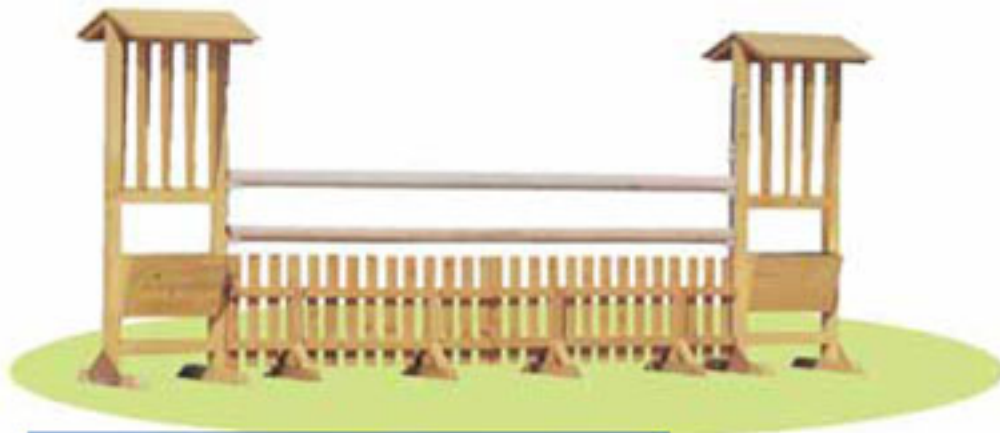

A BREATH OF FRESH AIR FOR YOUR HUNTER-JUMPING COURSE

New wooden Hunter jump series suitable for all, with lightweight construction. Some parts are made with Aluminium frames and filled with wooden inlays. All jumps in the "Hunter" series are mounted with 5 Crosswood poles and include 6 Hunter Cups (depth 35mm). Available in 3.50m lengths. The single jump elements are variable with each other.

Cribs - Jump		€
8004927	Complete Jump	1100,00
8005327	Sidepart	310,00
8005470	Filler 2 Parts; 0.50 x 1.75m	324,00

Wood - Wall Jump		€
8004934	Complete Jump	1010,00
8004934.2	Sidepart	155,00
8004934.3	Filler 2 Parts; 0.50m high	534,00

Without decoration.

Bending - Gate Jump		€
8004931	Complete Jump	1150,00
8004931.2	Sidepart	325,00
8004931.3	Filler 3 Parts; 0.40m high	350,00

Without decoration.

Castle - Jump		€
8004933	Complete Jump	1600,00
8004933.2	Sidepart 0.65 x 1.85m	545,00
8004933.3	Filler 2 Parts; 0.50 x 1.75m	385,00