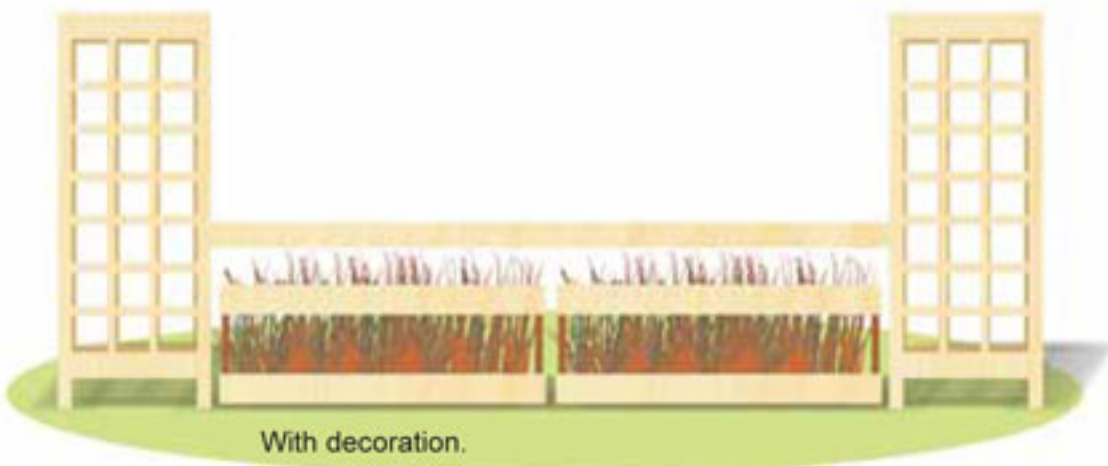

Brush - Jump		€
8004937	Complete Jump	980,00
8004937.2	Sidepart	260,00
8004937.3	Fillers 2 Parts 0.40 x 1.75m	280,00