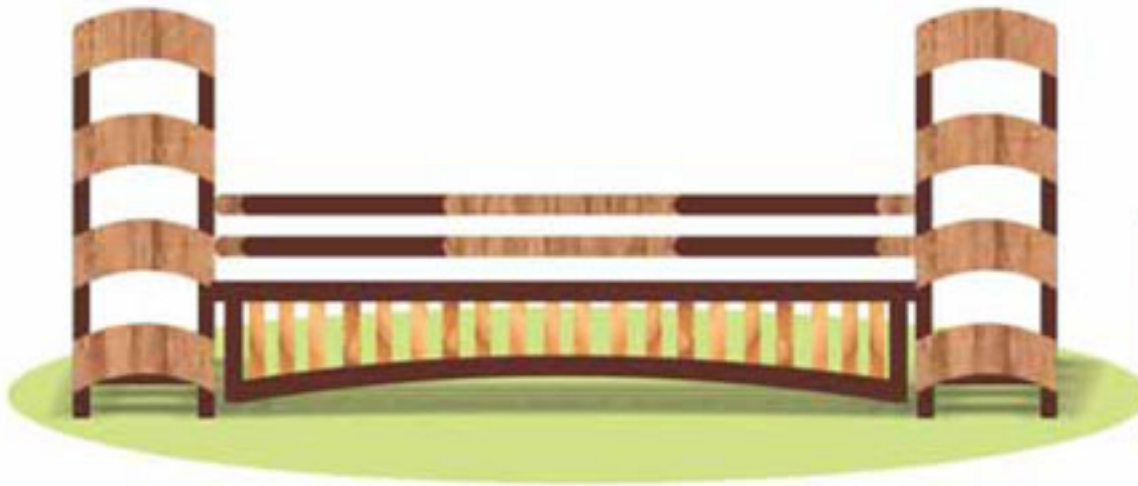

A BREATH OF FRESH AIR FOR YOUR HUNTER-JUMPING COURSE

New wooden Hunter jump series suitable for all, with lightweight construction. Some parts are made with Aluminium frames and filled with wooden inlays. All jumps in the "Hunter" series are mounted with 5 Crosswood poles and include 6 Hunter Cups (depth 35mm). Available in 3.50m lengths. The single jump elements are variable with each other.

Without decoration.

Bending - Gate Jump		€
8004931	Complete Jump	1150,00
8004931.2	Sidepart	325,00
8004931.3	Filler 3 Parts; 0.40m high	350,00

Without decoration.

Castle - Jump		€
8004933	Complete Jump	1600,00
8004933.2	Sidepart 0.65 x 1.85m	545,00
8004933.3	Filler 2 Parts; 0.50 x 1.75m	385,00

Without decoration.

Horse - Jump		€
8004932	Complete Jump	1050,00
8004932.2	Sidepart	190,00
8004932.3	Filler 3 Parts; 0.40m high	350,00
8004932.5	Plank	155,00

HUNTER TRAINING COLLECTION

Wood - Bridge Jump		€
8004936	Complete Jump	870,00
8004936.2	Sidepart	245,00
8004936.3	Gate 0.40 x 3.50m	225,00