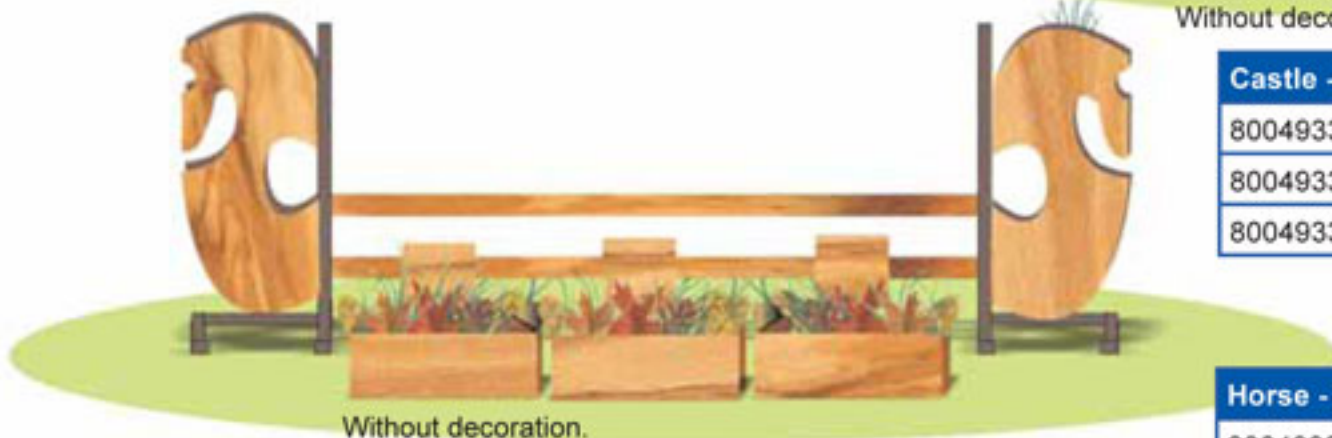

A BREATH OF FRESH AIR FOR YOUR HUNTER-JUMPING COURSE

New wooden Hunter jump series suitable for all, with lightweight construction. Some parts are made with Aluminium frames and filled with wooden inlays. All jumps in the "Hunter" series are mounted with 5 Crosswood poles and include 6 Hunter Cups (depth 35mm). Available in 3.50m lengths. The single jump elements are variable with each other.

Cribs - Jump		€
8004927	Complete Jump	1100,00
8005327	Sidepart	310,00
8005470	Filler 2 Parts; 0.50 x 1.75m	324,00

Wood - Wall Jump		€
8004934	Complete Jump	1010,00
8004934.2	Sidepart	155,00
8004934.3	Filler 2 Parts; 0.50m high	534,00

Without decoration.

Bending - Gate Jump		€
8004931	Complete Jump	1150,00
8004931.2	Sidepart	325,00
8004931.3	Filler 3 Parts; 0.40m high	350,00

Without decoration.

Castle - Jump		€
8004933	Complete Jump	1600,00
8004933.2	Sidepart 0.65 x 1.85m	545,00
8004933.3	Filler 2 Parts; 0.50 x 1.75m	385,00